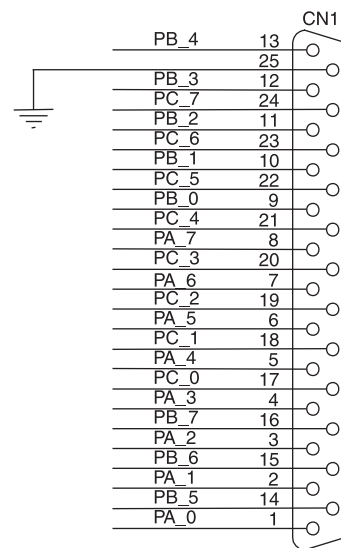

Pin Assignment

Ordering Information

- ☐ **PCI-1757UP**
  24-channel Digital Input/Output Card
- ☐ **ADAM-3925**
  DB-25 wiring terminal for DIN-rail mounting

WebLink
WebOT 1

IPPC &
AWS 2

TPC 3

FPM 4

IPC 5

UNO-
2000 6

ICOM 7

DA&C 8

cPCI 9

ADAM-
3000 10

ADAM-
4000 11

ADAM-
5000 12

ADAM-
6000 13

ADAM-
8000 14

Industrial
Converters 15

VBOX 16

Software 17

Index